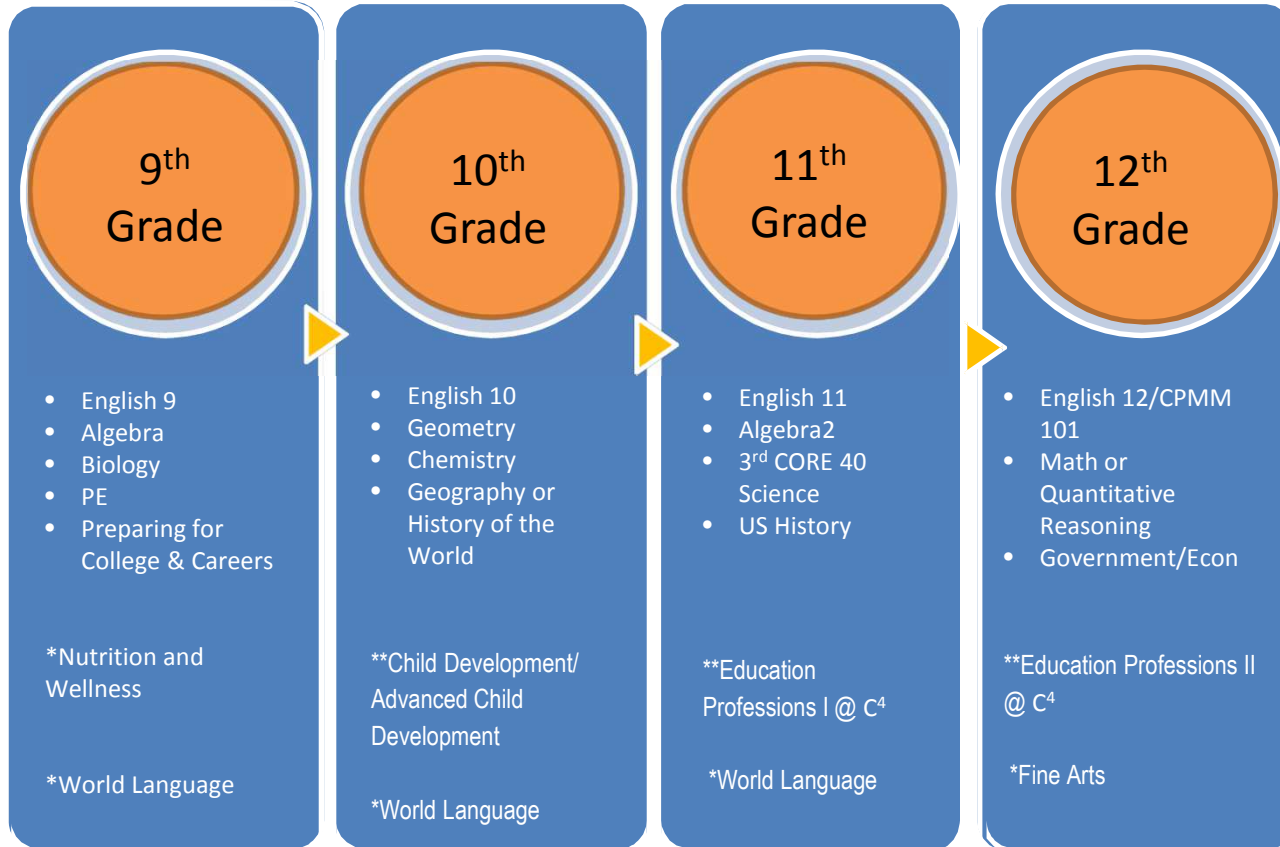

Dual Credits Apply To:

Ivy Tech Community College
Associates Degrees
Elementary Education
Special Education

Purdue Polytechnic Institute
Bachelor Degree:
Engineering Technology
Teacher Education

IUPUC Bachelor Degree:
Elementary Education
Special (K-6) Education

CORE 40 with Honors High School Graduation Plan

*Denotes AHD

**Denotes Directed Electives THD

Additional C⁴ classes that would enhance employment

Sports Nutrition and Wellness

Interpersonal Relationships

High School Certifications Available: PrePac Early Education Professions